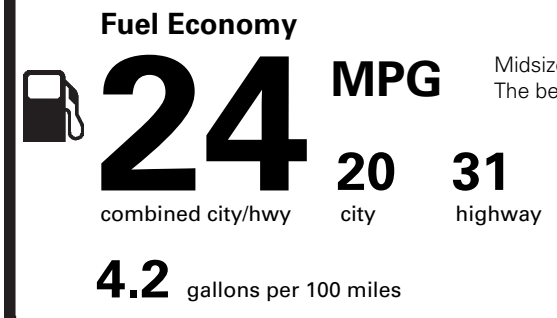

INCLUDED ON THIS VEHICLE EQUIPMENT GROUP 100A	(MSRP)	PRICE INFORMATION	(MSRP)
2020 MODEL YEAR		BASE PRICE	\$36,750.00
WHITE PLATINUM MET TRI-COAT	695.00	TOTAL OPTIONS/OTHER	2,695.00
245/45R18 100W XL	NO CHARGE	TOTAL VEHICLE & OPTIONS/OTHER	39,445.00
50 STATE EMISSIONS	NO CHARGE	DESTINATION & DELIVERY	995.00
CONVENIENCE PACKAGE	2,000.00		
.POWER TRUNK-LID			
.NAVIGATION SYSTEM			

EPA DOT Fuel Economy and Environment

Gasoline Vehicle

Midsized Cars range from 14 to 141 MPG. The best vehicle rates 136 MPGe.

You spend \$1,000 more in fuel costs over 5 years compared to the average new vehicle.

Annual fuel cost \$1,700

This vehicle emits 373 grams CO₂ per mile. The best emits 0 grams per mile (tailpipe only). Producing and distributing fuel also create emissions; learn more at fueleconomy.gov.

Actual results will vary for many reasons, including driving conditions and how you drive and maintain your vehicle. The average new vehicle gets 27 MPG and costs \$7,500 to fuel over 5 years. Cost estimates are based on 15,000 miles per year at \$2.70 per gallon. MPG is miles per gasoline gallon equivalent. Vehicle emissions are a significant cause of climate change and smog.