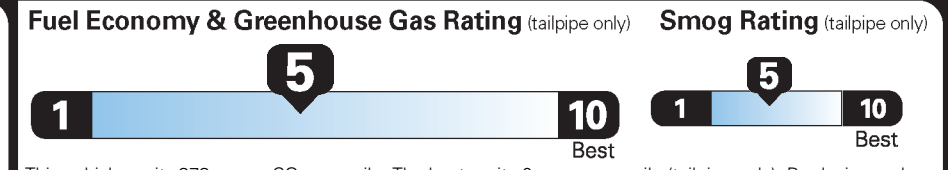

This vehicle emits 373 grams CO₂ per mile. The best emits 0 grams per mile (tailpipe only). Producing and distributing fuel also create emissions; learn more at fueleconomy.gov.

Actual results will vary for many reasons, including driving conditions and how you drive and maintain your vehicle. The average new vehicle gets 27 MPG and costs $7,500 to fuel over 5 years. Cost estimates are based on 15,000 miles per year at $2.70 per gallon. MPG is miles per gasoline gallon equivalent. Vehicle emissions are a significant cause of climate change and smog.

fueleconomy.gov

Calculate personalized estimates and compare vehicles

GOVERNMENT 5-STAR SAFETY RATINGS

Overall Vehicle Score ★★★★★
Based on the combined ratings of frontal, side and rollover. Should ONLY be compared to other vehicles of similar size and weight.

Frontal Crash	Driver Passenger	★★★★★
Based on the risk of injury in a frontal impact. Should ONLY be compared to other vehicles of similar size and weight.		
Side Crash	Front seat Rear seat	★★★★★
Based on the risk of injury in a side impact.		
Rollover		★★★★
Based on the risk of rollover in a single-vehicle crash.		

Star ratings range from 1 to 5 stars (★★★★★), with 5 being the highest. Source: National Highway Traffic Safety Administration (NHTSA). www.safercar.gov or 1-888-327-4236

THE LINCOLN WAY™ APP
Your Dashboard of Services & Features

Download the Lincoln Way app* and you can:

- Remotely start, lock and unlock your vehicle
- Locate your vehicle and check approximate fuel range
- Receive vehicle health alerts

The Lincoln Connect™ modem is active and sending vehicle data (e.g., diagnostics) to Lincoln. See in-vehicle Settings for connectivity options.

*Compatible with select smartphone platforms. Lincoln Connect service required (see App Terms for more information). Connected service and related feature functionality is subject to compatible AT&T-network availability. Evolving technology/cellular networks may affect functionality and availability, or continued provision of some features, prohibiting them from functioning. Message and data rates may apply. See your local Lincoln website for our privacy policy.

Lincoln Protect™

Insist on Lincoln Protect! The only extended service plan fully backed by Lincoln and honored at every Lincoln dealership in the U.S., Canada and Mexico. See your Lincoln dealer or visit www.LincolnOwner.com